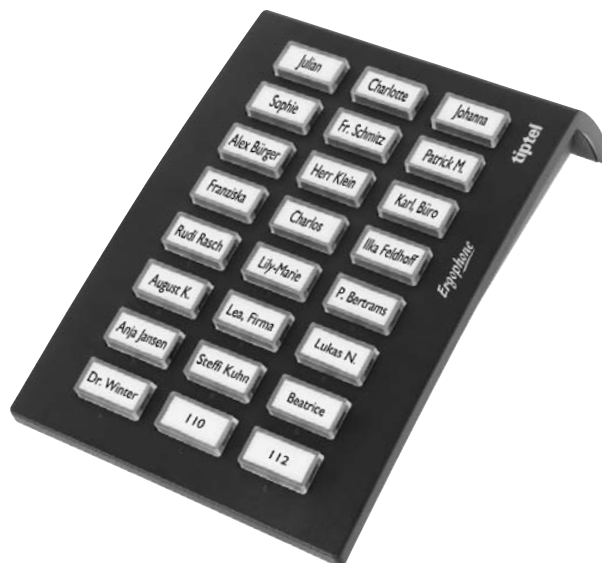

tiptel Ergophone 1310

User-friendly telephone with emergency call transmitter

- Large 2-row display, illuminated
- Large keys with excellent pressure point
- Secure emergency call with request for confirmation
- Emergency calls can be triggered via transmitter or emergency call key
- 6 speed dialling keys
- Phone book for 50 entries
- Hands free mode, open listening
- Incoming calls can be answered by the call transmitter (adjustable on/off)
- Incoming calls are signaled visually by LED and display indication
- Hearing aid compatible
- Adjustable handset volume (extra loud)
- Cloning function (settings of the device can be cloned)

tiptel Ergophone 12

User-friendly dialler with photo keys

- 12 photo keys for speed dialling
- Easy installation between phone wall outlet and analogue phone
- Compatible with cordless DECT phones
- No AC adapter or batteries needed
- Phone numbers up to 20 digits
- Wall-mountable
- Can be used as telephone keypad with digits 0 - 9, *, and #

tiptel Ergophone 24

User-friendly dialler with speed dial keys

- 24 labelled keys for speed dialling
- Easy installation between phone wall outlet and analogue phone
- Compatible with cordless DECT phones
- No AC adapter or batteries needed
- Phone numbers up to 20 digits
- Wall-mountable
- Can be used as telephone keypad with digits 0 - 9, *, and #